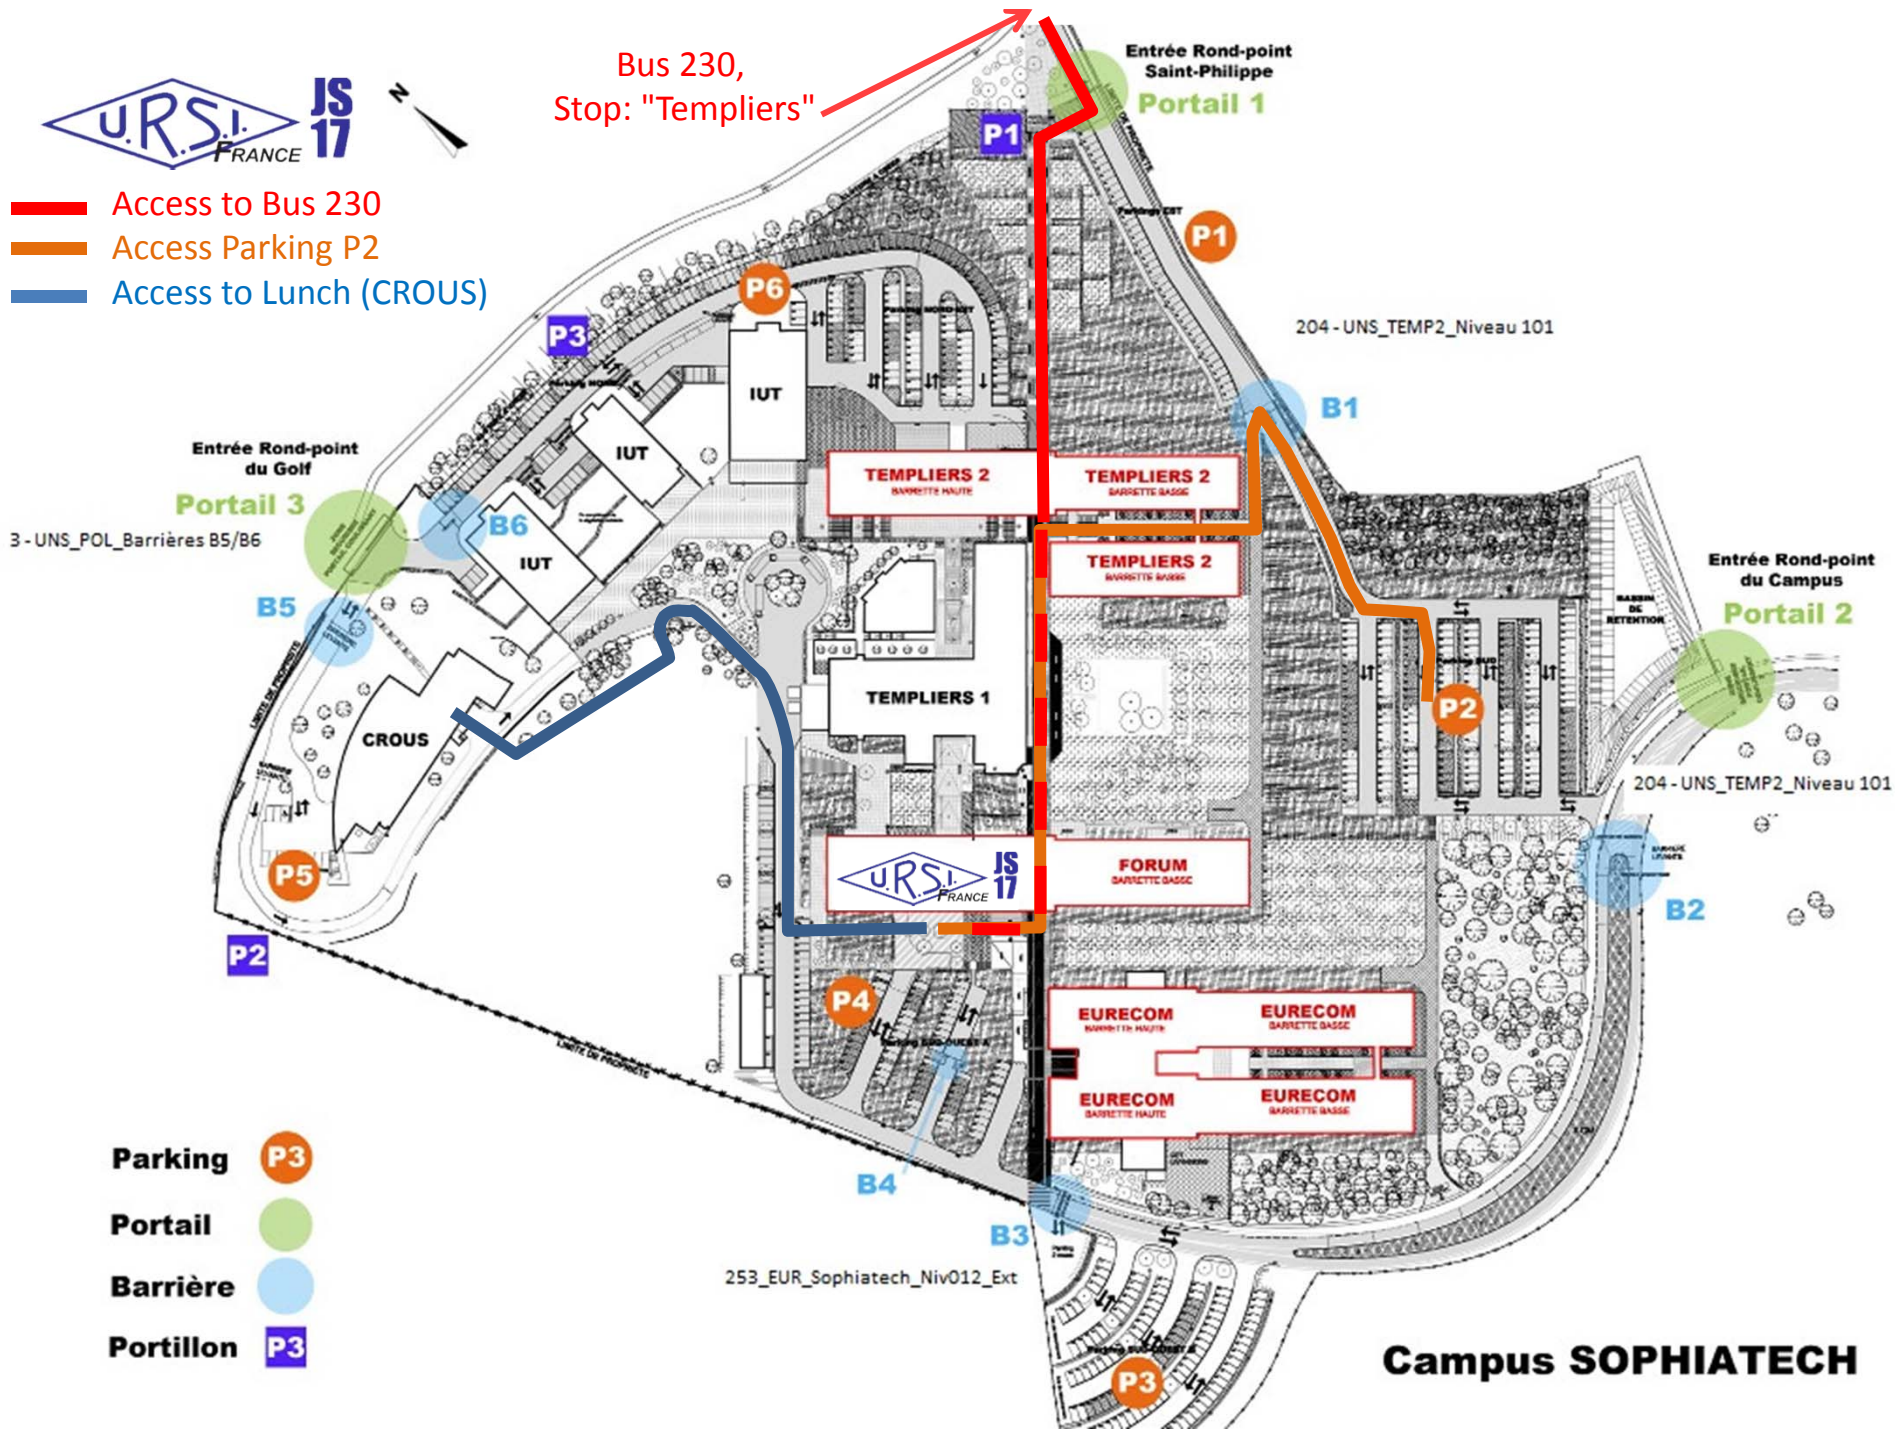

Bus 230,
Stop: "Templiers"

- Access to Bus 230
- Access Parking P2
- Access to Lunch (CROUS)

- Parking P3
- Portail
- Barrière
- Portillon P3

Campus SOPHIATECH